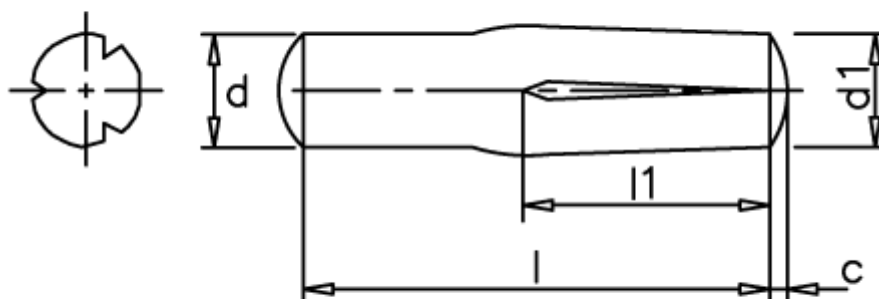

Article number: 08044121

Description: KLEE Slotted pin S4 6x16
Steel

Measures

c	= 0,9
d	= 6.0
d1	= 6.15
l1	= 1/2 l
Length	= 16